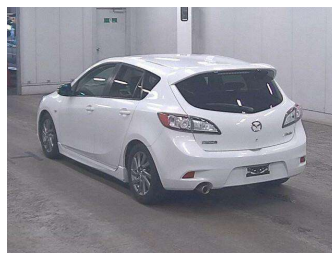

# 2013 Mazda Axela SPORT 15S SPORT ED

not available yet

Purchase Price

**\$15,995**

Includes GST, Registration & Licensing

Finance may be available on this vehicle. Ask one of our friendly staff for more information.

## Top features

- » Air Bag(s)
- » Air Conditioning
- » Body Kit
- » Electric Mirrors
- » Electric Windows
- » Immobiliser
- » Power Steering
- » Spoiler

Body Style  
**Hatchback**

Odometer  
**35,360 km**