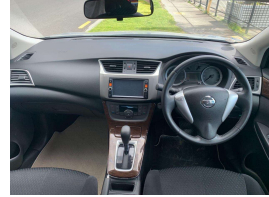

2015 Nissan SYLPHY 1.8G

VEHICLE INFORMATION

Cash Price

Includes GST,
Registration &
Licensing

\$14,995

Finance may be
available on this
vehicle.
Ask one of our
friendly staff for
more information.

Gain peace of mind
with Mechanical
Breakdown Insurance.
Ask us how.

Ext Colour

Silver

History

Ex-Overseas

Seats

5 seats, Cloth

Interior

Black, Cloth