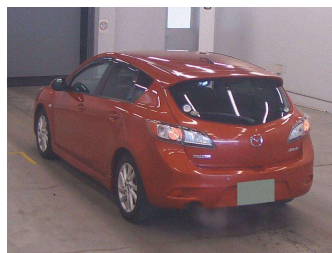

2012 Mazda Axela SPORT 15S SPORT ED

Purchase Price **\$14,995**
Includes GST, Registration & Licensing

Finance may be available on this vehicle. Ask one of our friendly staff for more information.

Gain peace of mind with Mechanical Breakdown Insurance. **Ask us how.**

Body Style	Hatchback	Reg No.	-
Odometer	54,200 km	Ext Colour	Red
Engine	1500 cc	History	Ex-Overseas
Fuel Type	Petrol	Seats	5 seats, Cloth
Transmission	Auto	CO2 Emissions	-
Wheels	Factory Alloys	Energy Economy	-
VIN	-		
Interior	Black, Cloth		
Safety	-		
		Stock ID: 13537	