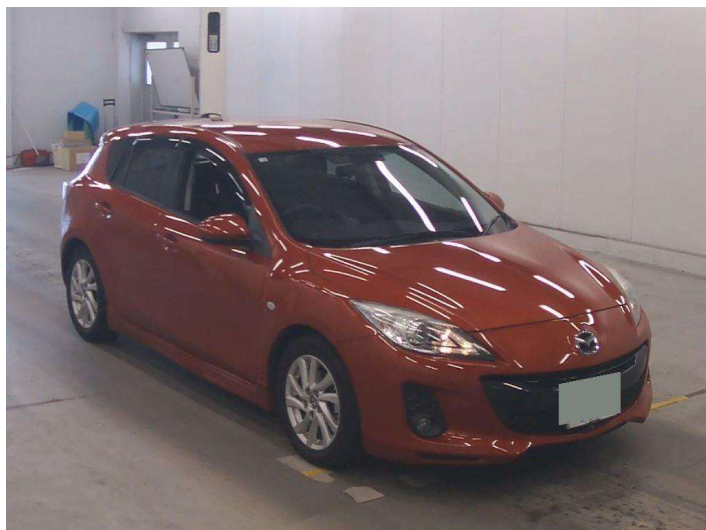

2012 Mazda Axela SPORT 15S SPORT ED

Purchase Price **\$14,995**
Includes GST, Registration & Licensing

Finance may be available on this vehicle. Ask one of our friendly staff for more information.

Gain peace of mind with Mechanical Breakdown Insurance. **Ask us how.**

Body Style	Hatchback	Reg No.	-
Odometer	54,200 km	Ext Colour	Red
Engine	1500 cc	History	Ex-Overseas
Fuel Type	Petrol	Seats	5 seats, Cloth
Transmission	Auto	CO2 Emissions	-
Wheels	Factory Alloys	Energy Economy	-
VIN	-		
Interior	Black, Cloth		
Safety	-		
		Stock ID: 13537	