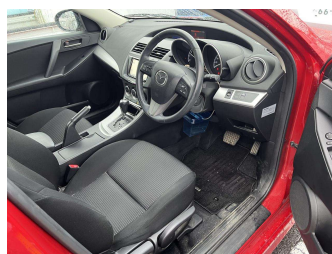

2012 Mazda Axela SPORT 15S SPORT ED

Purchase Price **\$14,995**
Includes GST, Registration & Licensing

Finance may be available on this vehicle. Ask one of our friendly staff for more information.

Gain peace of mind with Mechanical Breakdown Insurance. **Ask us how.**

Top features

- » ABS Brakes
- » Air Bag(s)
- » Air Conditioning
- » Alloys
- » Body Kit
- » Electric Mirrors
- » Electric Windows
- » Immobiliser
- » Parking Sensors
- » Power Steering
- » Reversing Camera

Body Style	Hatchback	Reg No.	-
Odometer	54,200 km	Ext Colour	Red
Engine	1500 cc	History	Ex-Overseas
Fuel Type	Petrol	Seats	5 seats, Cloth
Transmission	Auto	CO2 Emissions	-
Wheels	Factory Alloys	Energy Economy	-
VIN	-		
Interior	Black, Cloth		
Safety	-		
		Stock ID: 13537	