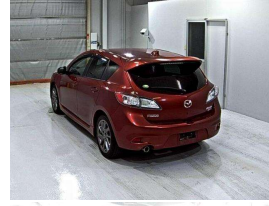

2013 Mazda Axela SPORT 20S

Finance may be available through MTF

VEHICLE INFORMATION

Cash Price

Includes GST,
Registration &
Licensing

$15,995

Finance may be
available on this
vehicle.

Ask one of our
friendly staff for
more information.