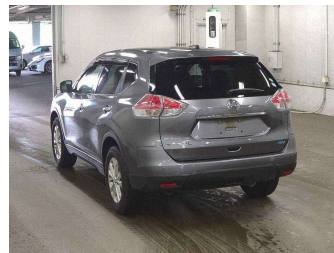

2016 Nissan X-TRAIL 20XEMABRE PACK

Purchase Price **\$20,500**
Includes GST, Registration & Licensing

Finance may be available on this vehicle. Ask one of our friendly staff for more information.

Gain peace of mind with Mechanical Breakdown Insurance. **Ask us how.**

Body Style	SUV	Reg No.	-
Odometer	75,830 km	Ext Colour	GRAYMETALIC
Engine	2000 cc	History	Ex-Overseas
Fuel Type	Petrol	Seats	5 seats, Leather
Transmission	Auto	CO2 Emissions	-
Wheels	Factory Alloys	Energy Economy	-
VIN	-		
Interior	Black, Leather		
Safety	-		
		Stock ID: 13627	