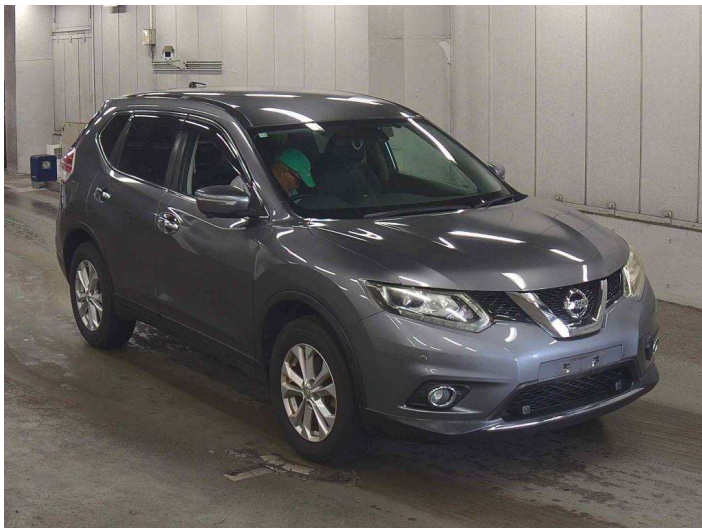

2016 Nissan X-TRAIL 20XEMABRE PACK

Purchase Price **\$20,500**
Includes GST, Registration & Licensing

Finance may be available on this vehicle. Ask one of our friendly staff for more information.

Gain peace of mind with Mechanical Breakdown Insurance. **Ask us how.**

Body Style	SUV	Reg No.	-
Odometer	75,830 km	Ext Colour	GRAYMETALIC
Engine	2000 cc	History	Ex-Overseas
Fuel Type	Petrol	Seats	5 seats, Leather
Transmission	Auto	CO2 Emissions	-
Wheels	Factory Alloys	Energy Economy	-
VIN	-		
Interior	Black, Leather		
Safety	-		
		Stock ID: 13627	